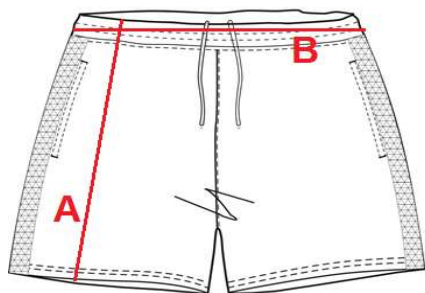

FK650

Men's shorts sport

cm	S	M	L	XL	XXL
A	46	48	50	52	54
B	36	38	40	42	45

Orientation sizes of the product.